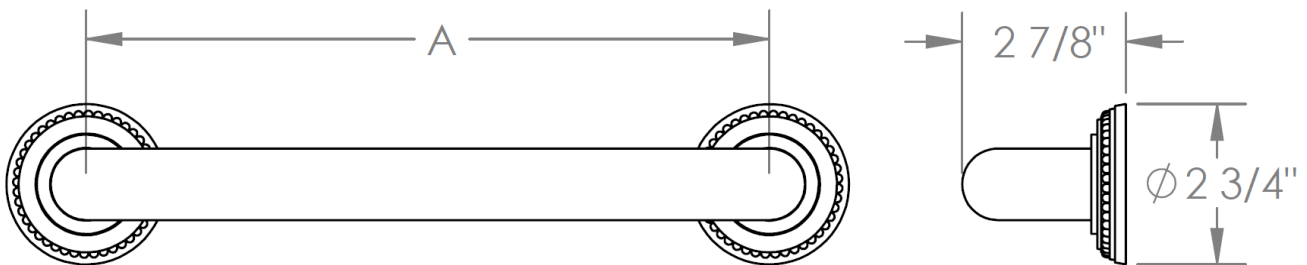

GB0_-VEN

Wall Mounted Shower Grab Bar
Venetian Collection

MODEL NO.	DIMENSION OF A
GB01-VEN	12"
GB02-VEN	16"
GB03-VEN	18"
GB04-VEN	24"
GB05-VEN	32"

GB0_-VEN

Wall Mounted Shower Grab Bar
Venetian Collection

MODEL NO.	DIMENSION OF A
GB06-VEN	36"
GB07-VEN	42"
GB08-VEN	48"